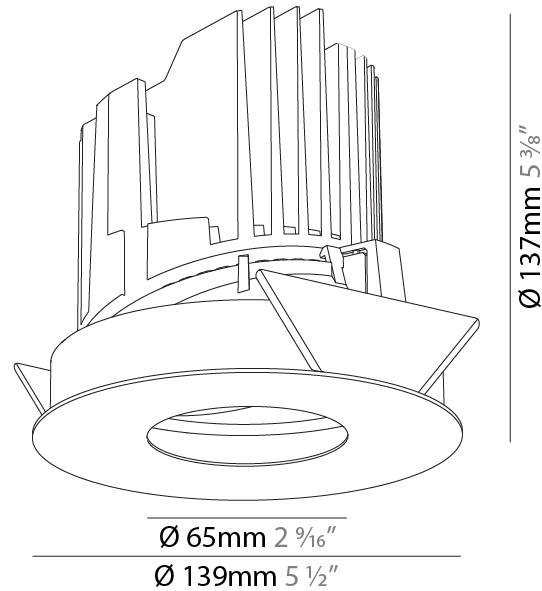

GENERAL

Series: Bioniq
 Subseries: Bioniq Round Pinhole
 Brand: Prolicht
 Division: Architectural
 Mounting Type: Recessed
 Mounting Location: Ceiling
 Subcategory: Downlight

PHYSICAL

Shape: Round
 Diameter (mm): 139
 Diameter (in): 5 1/2
 Height (mm): 126
 Height (in): 4 15/16
 Ceiling Thickness (mm): 10 / 12.5 / 15
 Ceiling Thickness (in): 3/8 or 1/2 or 9/16
 Min. Recessing Depth (mm): 140
 Min. Recessing Depth (in): 5 1/2
 Light Distribution: Adjustable / Downlight
 Weight (kg): 0.86
 Weight (lbs): 1.9
 Fixture Finish: SSR / BKV / CWI / CRY / HAB / UFT / ITA / RUA / FTG / MYG / LOD / PUS / FRO / FUP / KIA / POP / BLS / SPG / MEY / GOH / GUM / CHC / COM / ABZ / JAG / OBR / MOS / ROR
 Fixture Material: Aluminum Die Cast
 Cut-out Measurements: 130mm / 5 1/8"

OPTICAL

Reflector°: 10
 Adjustability: Rotational 355°; Tilt 30°

RATINGS AND CERTIFICATIONS

Certified By: Certified for North American Standards
 IP rating: IP20

PROJECT	_____
TYPE	_____
SPECIFIER	_____
QUANTITY	_____
DATE	_____