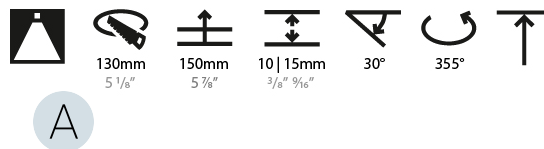

OPTICAL

Reflector°: 10
 Adjustability: Rotational 355°; Tilt 30°

RATINGS AND CERTIFICATIONS

Certified By: Certified for North American Standards
 IP rating: IP20

PROJECT	_____
TYPE	_____
SPECIFIER	_____
QUANTITY	_____
DATE	_____