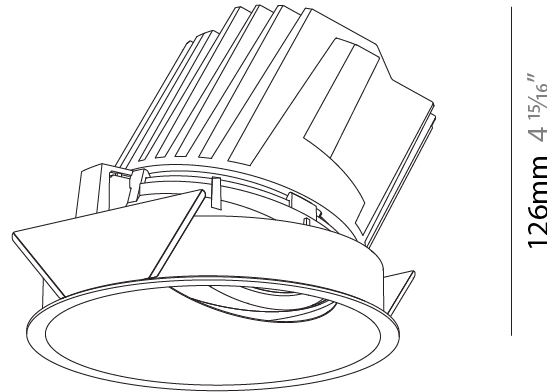

OPTICAL

Reflector°: 10
 Adjustability: Fixed

RATINGS AND CERTIFICATIONS

Certified By: Certified for North American Standards
 IP rating: IP20

126mm 4 15/16"

Ø 125mm 4 15/16"

Ø 139mm 5 1/2"

130mm 5 1/8" 140mm 5 1/2" 10 | 15mm 3/8" 9/16" 30° ↑